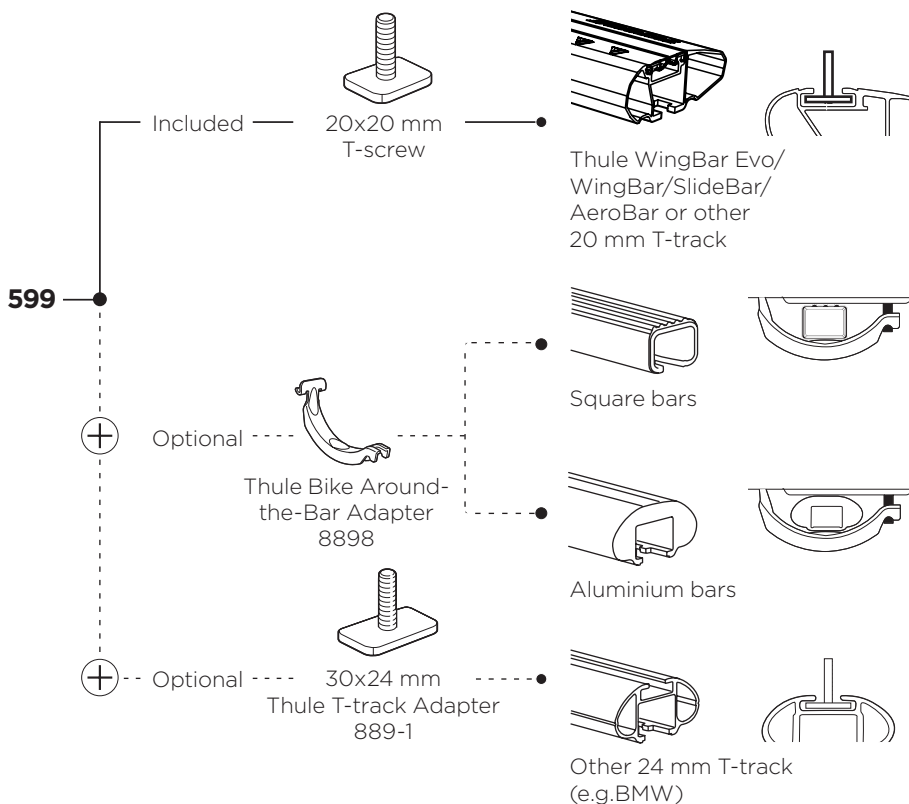

CITY CRASH

Complies with ISO norm

Max
20 kg

7,7 kg

Thule Bike Rack Around-the-Bar Adapter

8898

Thule UpRide 599 Fit Table

i

20x20 mm T-screw (included)

Thule WingBar Evo/
Thule WingBar/
SlideBar/AeroBar
or other 20 mm T-track

➔ **4** - **5** ➔ **9**

Square bars

Aluminium bars

➔ **6** - **8** ➔ **9**

4

5

24"

28"
27.5"
26"

29"
27+

FAT
29+

C

click

10

11