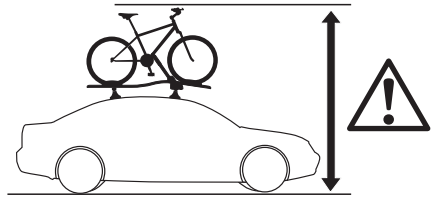

CITY CRASH

Complies with ISO norm

Max
20 kg

7,7 kg

Thule Bike Rack Around-the-Bar Adapter

8898

Thule UpRide 599 Fit Table

i