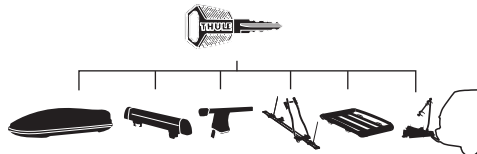

Thule UpRide Fatbike Adapter
 5991

Thule T-track Adapter 30x24mm
 889-1

Thule Wheel Strap Locks
 986

Thule Bike Rack Around-the-Bar Adapter
 8898

Thule One-Key System

450400  (x4)

450600  (x6)

450800  (x8)